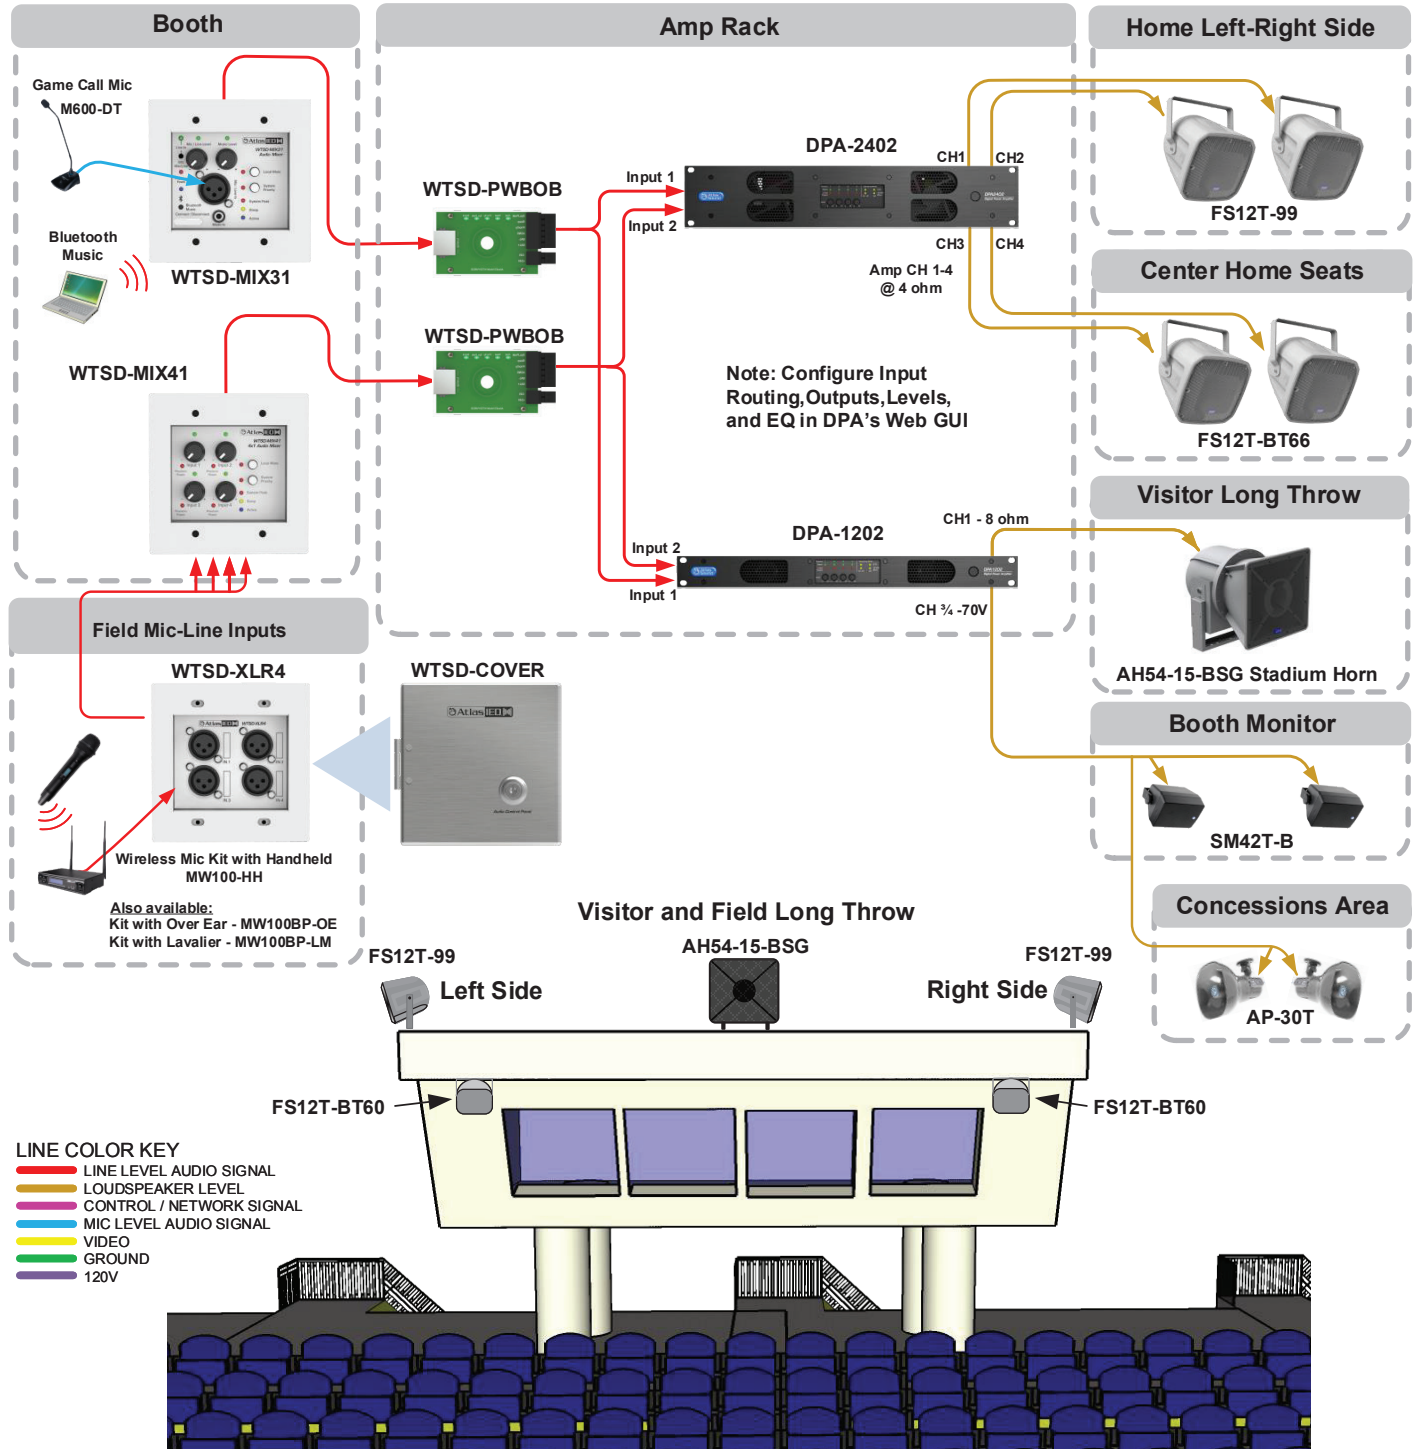

Athletic Field Press Box Sound System

WTSD-MIX31 & WTSD-MIX41 Application Example Featuring FS Horns

This is a design concept and is not meant to be a fully engineered system design. Contact AtlasIED for system design help.